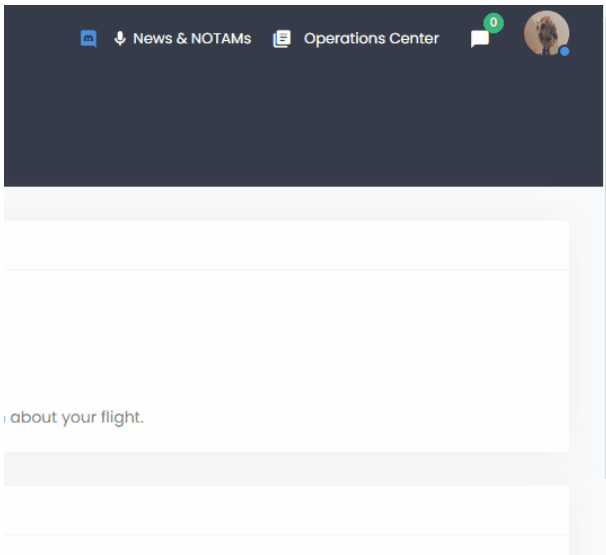

Jumpseating

As a pilot within **Pacific Airways** you have the ability to change location by using our **Jump Seat** system.

To access the Jump Seat area you click on the avatar on the *top right* of the website and select **Jumpseat**.

You select the airport ICAO that you wish to jumpseat to and if you have the funds available you can then click on **Confirm Jumpseat** button.

Jumpseat is a set price that can be changed at any time by our staff without warning. Ensure you select the correct location before submitting as this is non-refundable.